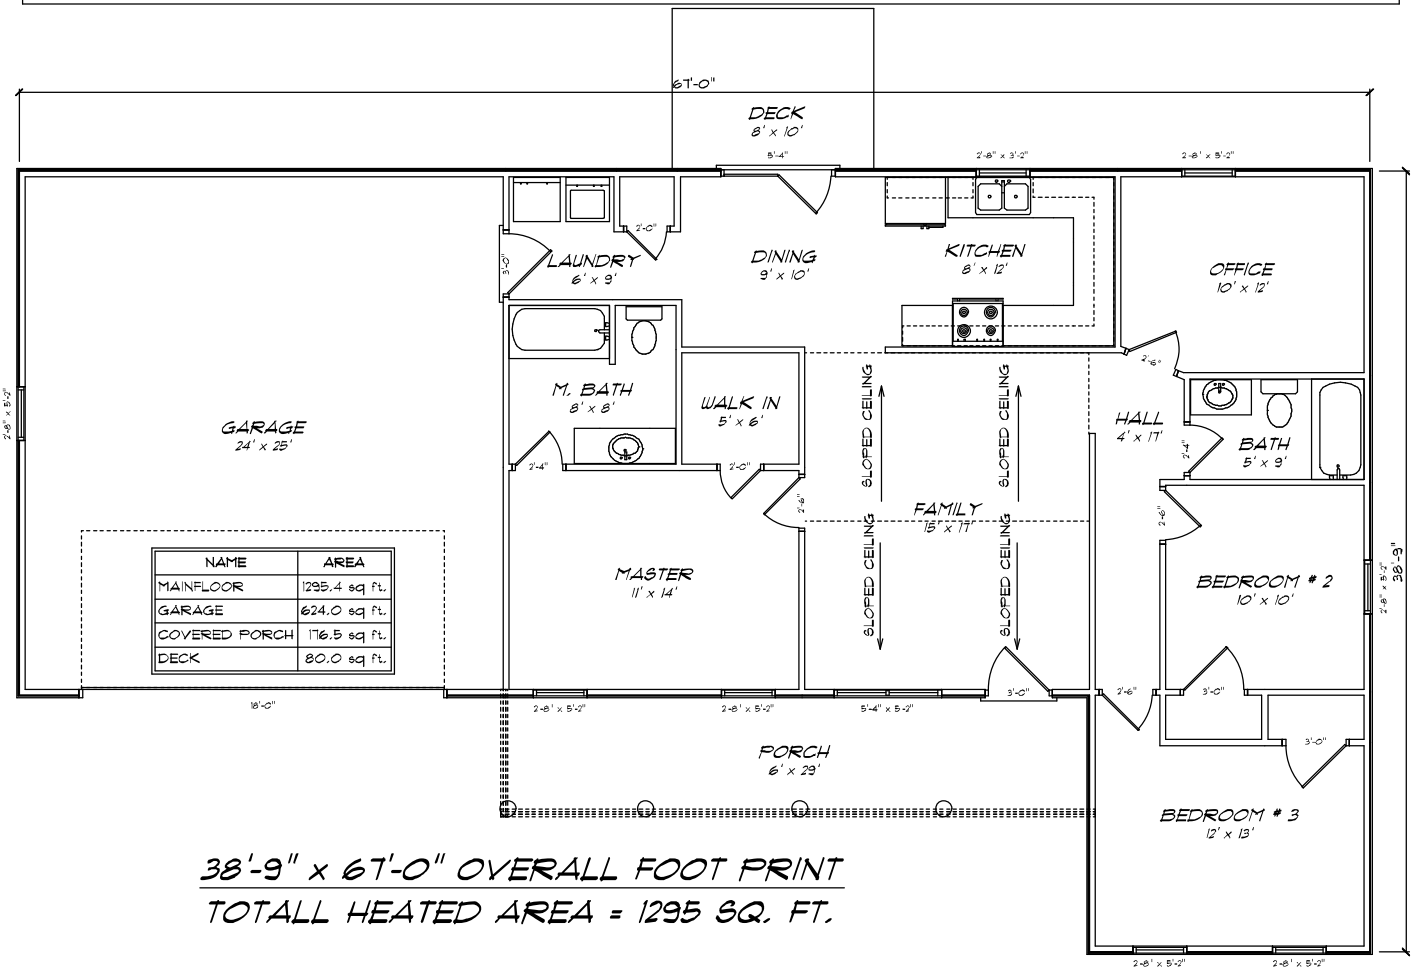

**THE SPRINGDALE 1295 SQ. FT. 3 BED / 2 BATH**

**38'-9" x 67'-0" OVERALL FOOT PRINT**  
**TOTAL HEATED AREA = 1295 SQ. FT.**